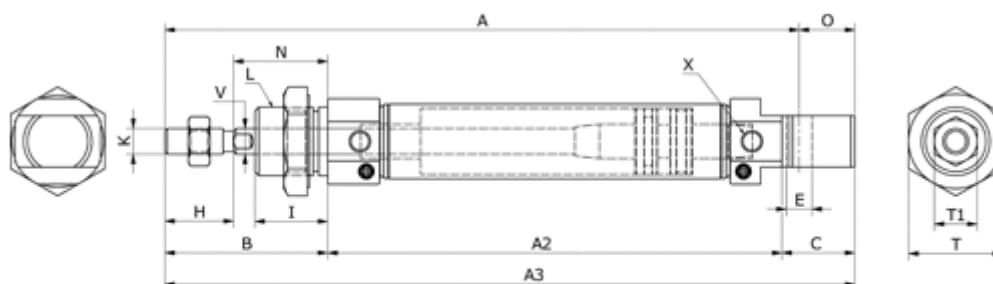

# Data Sheet

Article number: 58MIC16S0300CAP

Description: Cylinder MIC-16x300-S-CA, Ø16x300  
Double acting with cushin type - port M5

## Measures

A	= 98	I	= 17	V	= 6
A2	= 56	K	= M6x1,0	X	= M5x0,8
A3	= 111	L	= M16x1,5		
B	= 38	N	= 22		
Bore diameter	= 16	O	= 13		
C	= 17	Stroke	= 300		
E	= 6	T	= 10		
HS	= 16	T1	= 22		